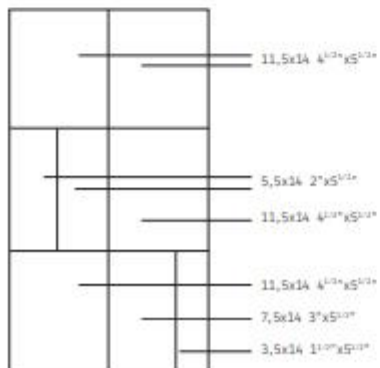

LOOP COLORS

4100359 LOOP WHITE

11,5X14 + 7,5X14 + 5,5X14 + 3,5X14
4¹/₂"X5¹/₂" + 3"X5¹/₂" + 2"X5¹/₂" + 1¹/₂"X5¹/₂"

4100360 LOOP BLACK

11,5X14 + 7,5X14 + 5,5X14 + 3,5X14
4¹/₂"X5¹/₂" + 3"X5¹/₂" + 2"X5¹/₂" + 1¹/₂"X5¹/₂"

WALL DECOR

4100362 GOLD
3,5x14

MODULARITY

TUTTI I FORMATI MODULARI
TRA LORO CREANO UN PATTERN
RIPETIBILE E SONO INCLUSI
IN UN UNICO IMBALLO.
OGNI BOX CONTIENE 6 PATTERN

ALL SIZES ARE MODULAR AND CREATE
REPEATED PATTERN THAT ARE FOUND
MIXED IN THE BOX.
EACH BOX CONTAINS 6 PATTERNS